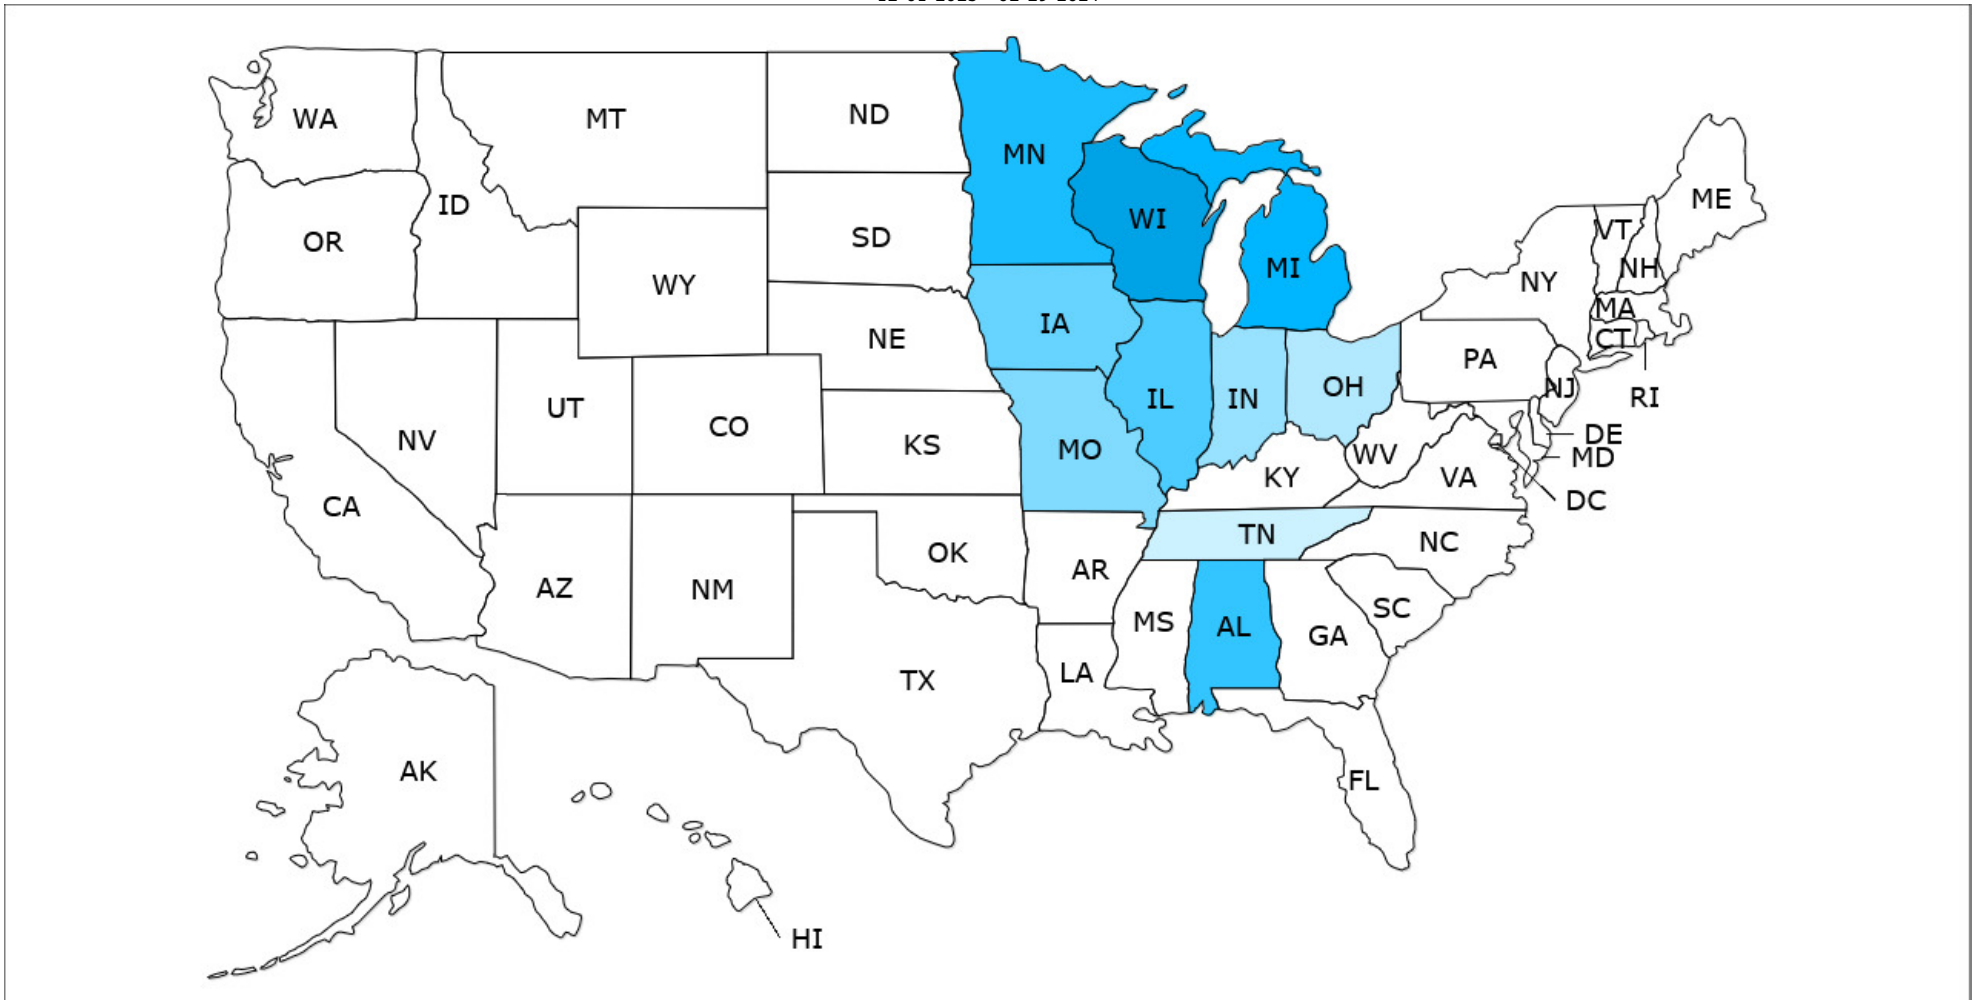

ALABAMA'S BEACHES

Top 10 Inquiry States

03-01-2024 - 05-31-2024

State	# of Inquiries	% of Inquiries
AL	1,042	10.50%
TN	1,026	10.34%
KY	784	7.90%
MO	779	7.85%
IN	653	6.58%
IL	620	6.25%
TX	505	5.09%
LA	503	5.07%
GA	495	4.99%
OH	467	4.70%
Total	6,874	

ALABAMA'S BEACHES

Top 10 Inquiry States

06-01-2024 - 08-31-2024

State	# of Inquiries	% of Inquiries
TN	832	10.90%
AL	798	10.46%
MO	624	8.18%
KY	607	7.95%
IN	493	6.46%
IL	438	5.74%
TX	414	5.42%
GA	393	5.15%
LA	360	4.72%
AR	360	4.72%
Total	5,319	

ALABAMA'S BEACHES

Top 10 Inquiry States

09-01-2024 - 11-30-2024

State	# of Inquiries	% of Inquiries
TN	459	9.98%
AL	452	9.82%
IN	363	7.89%
KY	353	7.67%
IL	300	6.52%
MO	253	5.50%
WI	229	4.98%
TX	223	4.85%
GA	208	4.52%
OH	190	4.13%
Total	3,030	

Welcome Center Guest Kiosk - Map

12-01-2023 - 02-29-2024

State	# of Inquiries	% of Inquiries
WI	743	15.47%
MI	664	13.82%
MN	653	13.60%
AL	428	8.91%
IL	403	8.39%
IA	362	7.54%
MO	243	5.06%
IN	232	4.83%
OH	150	3.12%
TN	99	2.06%
Total	3,977	