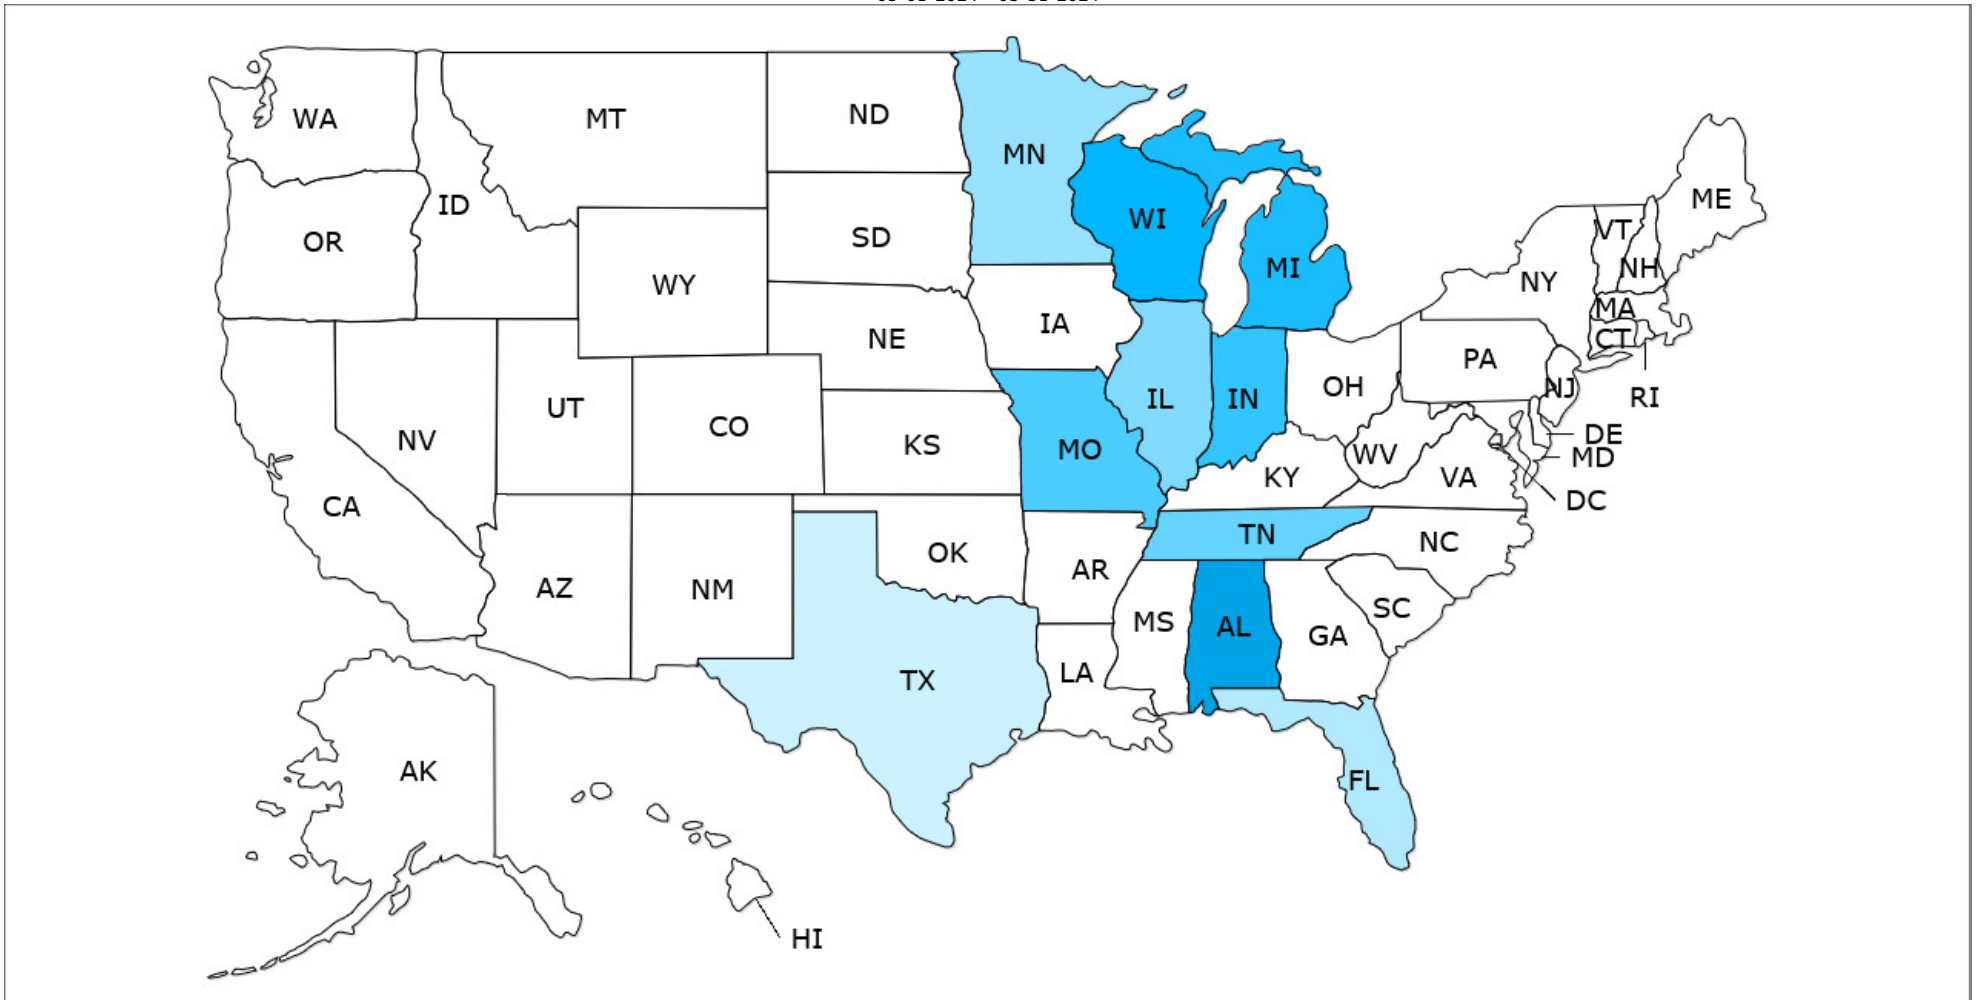

ALABAMA'S BEACHES

Top 10 Inquiry States

06-01-2024 - 08-31-2024

State	# of Inquiries	% of Inquiries
TN	832	10.90%
AL	798	10.46%
MO	624	8.18%
KY	607	7.95%
IN	493	6.46%
IL	438	5.74%
TX	414	5.42%
GA	393	5.15%
LA	360	4.72%
AR	360	4.72%
Total	5,319	

ALABAMA'S BEACHES

Top 10 Inquiry States

09-01-2024 - 11-30-2024

State	# of Inquiries	% of Inquiries
TN	459	9.98%
AL	452	9.82%
IN	363	7.89%
KY	353	7.67%
IL	300	6.52%
MO	253	5.50%
WI	229	4.98%
TX	223	4.85%
GA	208	4.52%
OH	190	4.13%
Total	3,030	

Welcome Center Guest Kiosk - Map

12-01-2023 - 02-29-2024

State	# of Inquiries	% of Inquiries
WI	743	15.47%
MI	664	13.82%
MN	653	13.60%
AL	428	8.91%
IL	403	8.39%
IA	362	7.54%
MO	243	5.06%
IN	232	4.83%
OH	150	3.12%
TN	99	2.06%
Total	3,977	

Welcome Center Guest Kiosk - Map

03-01-2024 - 05-31-2024

State	# of Inquiries	% of Inquiries
AL	837	27.30%
WI	262	8.55%
MI	213	6.95%
IN	168	5.48%
MO	160	5.22%
TN	157	5.12%
IL	137	4.47%
MN	123	4.01%
FL	97	3.16%
TX	94	3.07%
Total	2,248	