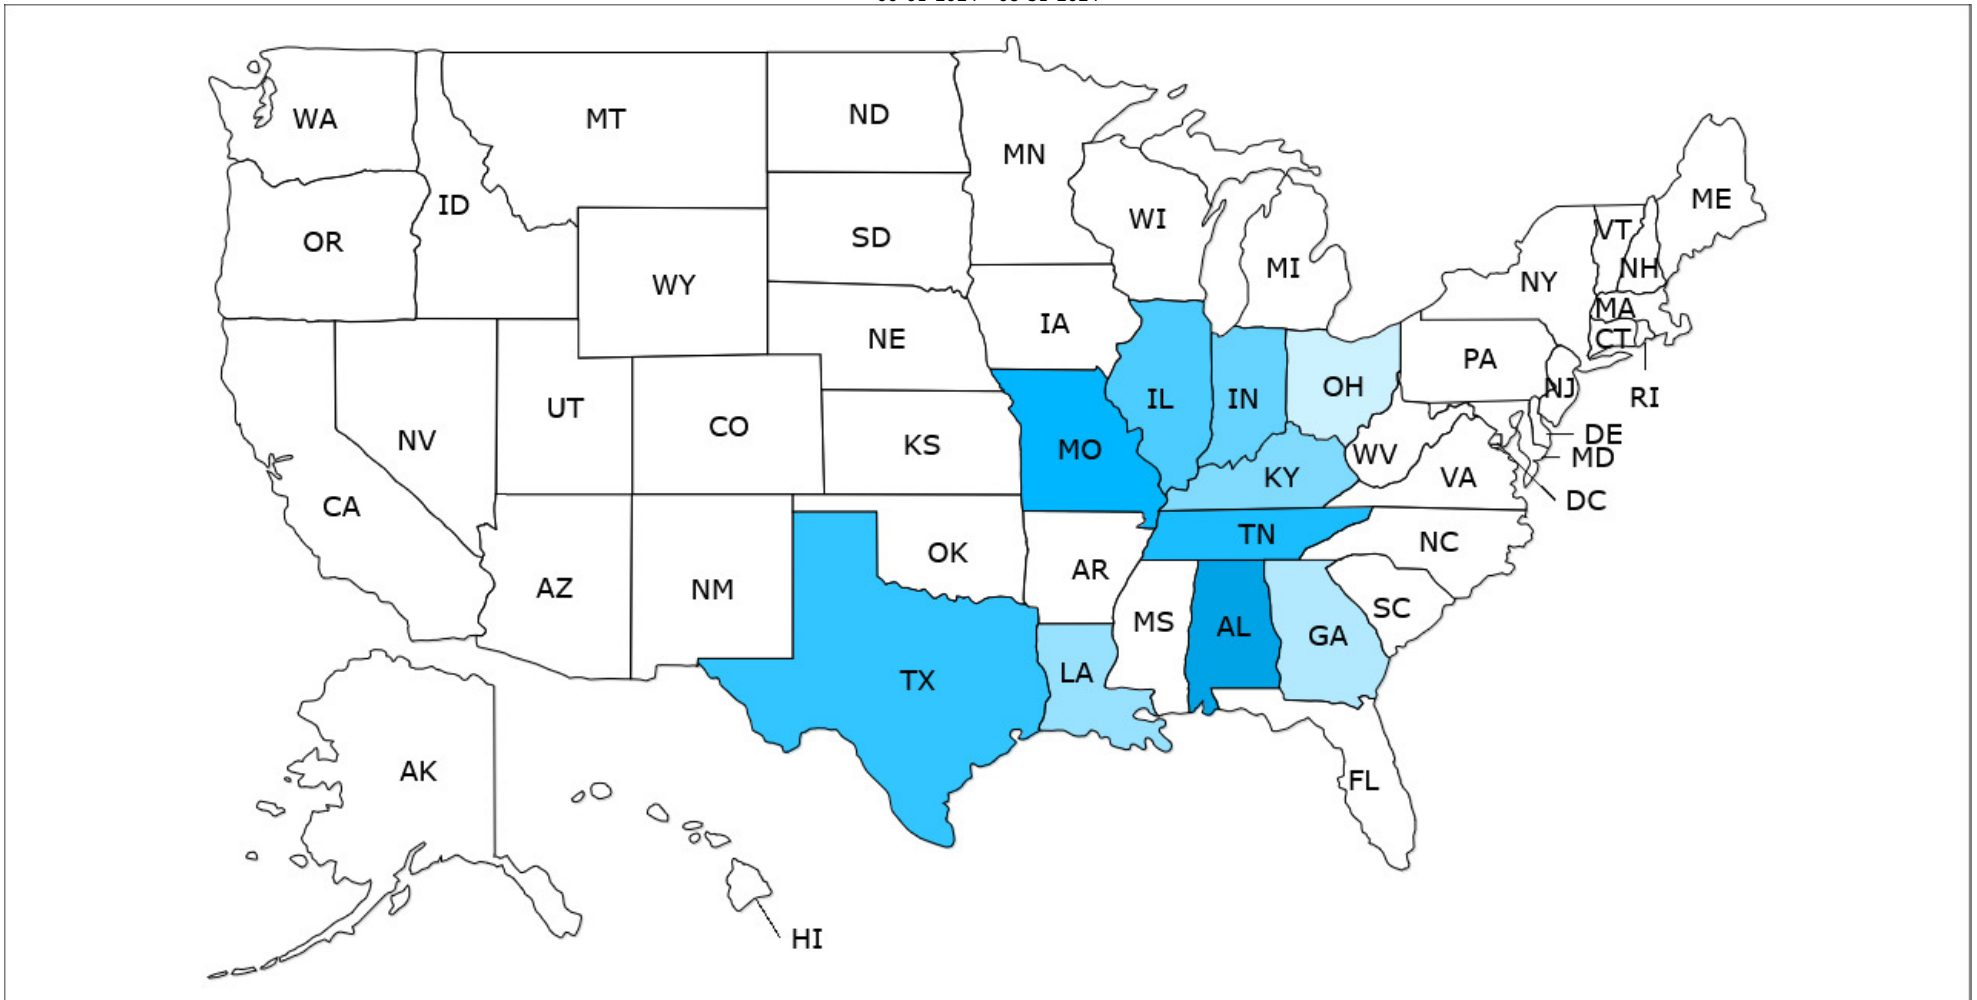

ALABAMA'S BEACHES

Top 10 Inquiry States

09-01-2024 - 11-30-2024

State	# of Inquiries	% of Inquiries
TN	459	9.98%
AL	452	9.82%
IN	363	7.89%
KY	353	7.67%
IL	300	6.52%
MO	253	5.50%
WI	229	4.98%
TX	223	4.85%
GA	208	4.52%
OH	190	4.13%
Total	3,030	

Welcome Center Guest Kiosk - Map

12-01-2023 - 02-29-2024

State	# of Inquiries	% of Inquiries
WI	743	15.47%
MI	664	13.82%
MN	653	13.60%
AL	428	8.91%
IL	403	8.39%
IA	362	7.54%
MO	243	5.06%
IN	232	4.83%
OH	150	3.12%
TN	99	2.06%
Total	3,977	

Welcome Center Guest Kiosk - Map

03-01-2024 - 05-31-2024

State	# of Inquiries	% of Inquiries
AL	837	27.30%
WI	262	8.55%
MI	213	6.95%
IN	168	5.48%
MO	160	5.22%
TN	157	5.12%
IL	137	4.47%
MN	123	4.01%
FL	97	3.16%
TX	94	3.07%
Total	2,248	

Welcome Center Guest Kiosk - Map

06-01-2024 - 08-31-2024

State	# of Inquiries	% of Inquiries
AL	558	25.17%
MO	184	8.30%
TN	169	7.62%
TX	130	5.86%
IL	123	5.55%
IN	121	5.46%
KY	109	4.92%
LA	103	4.65%
GA	94	4.24%
OH	86	3.88%
Total	1,677	