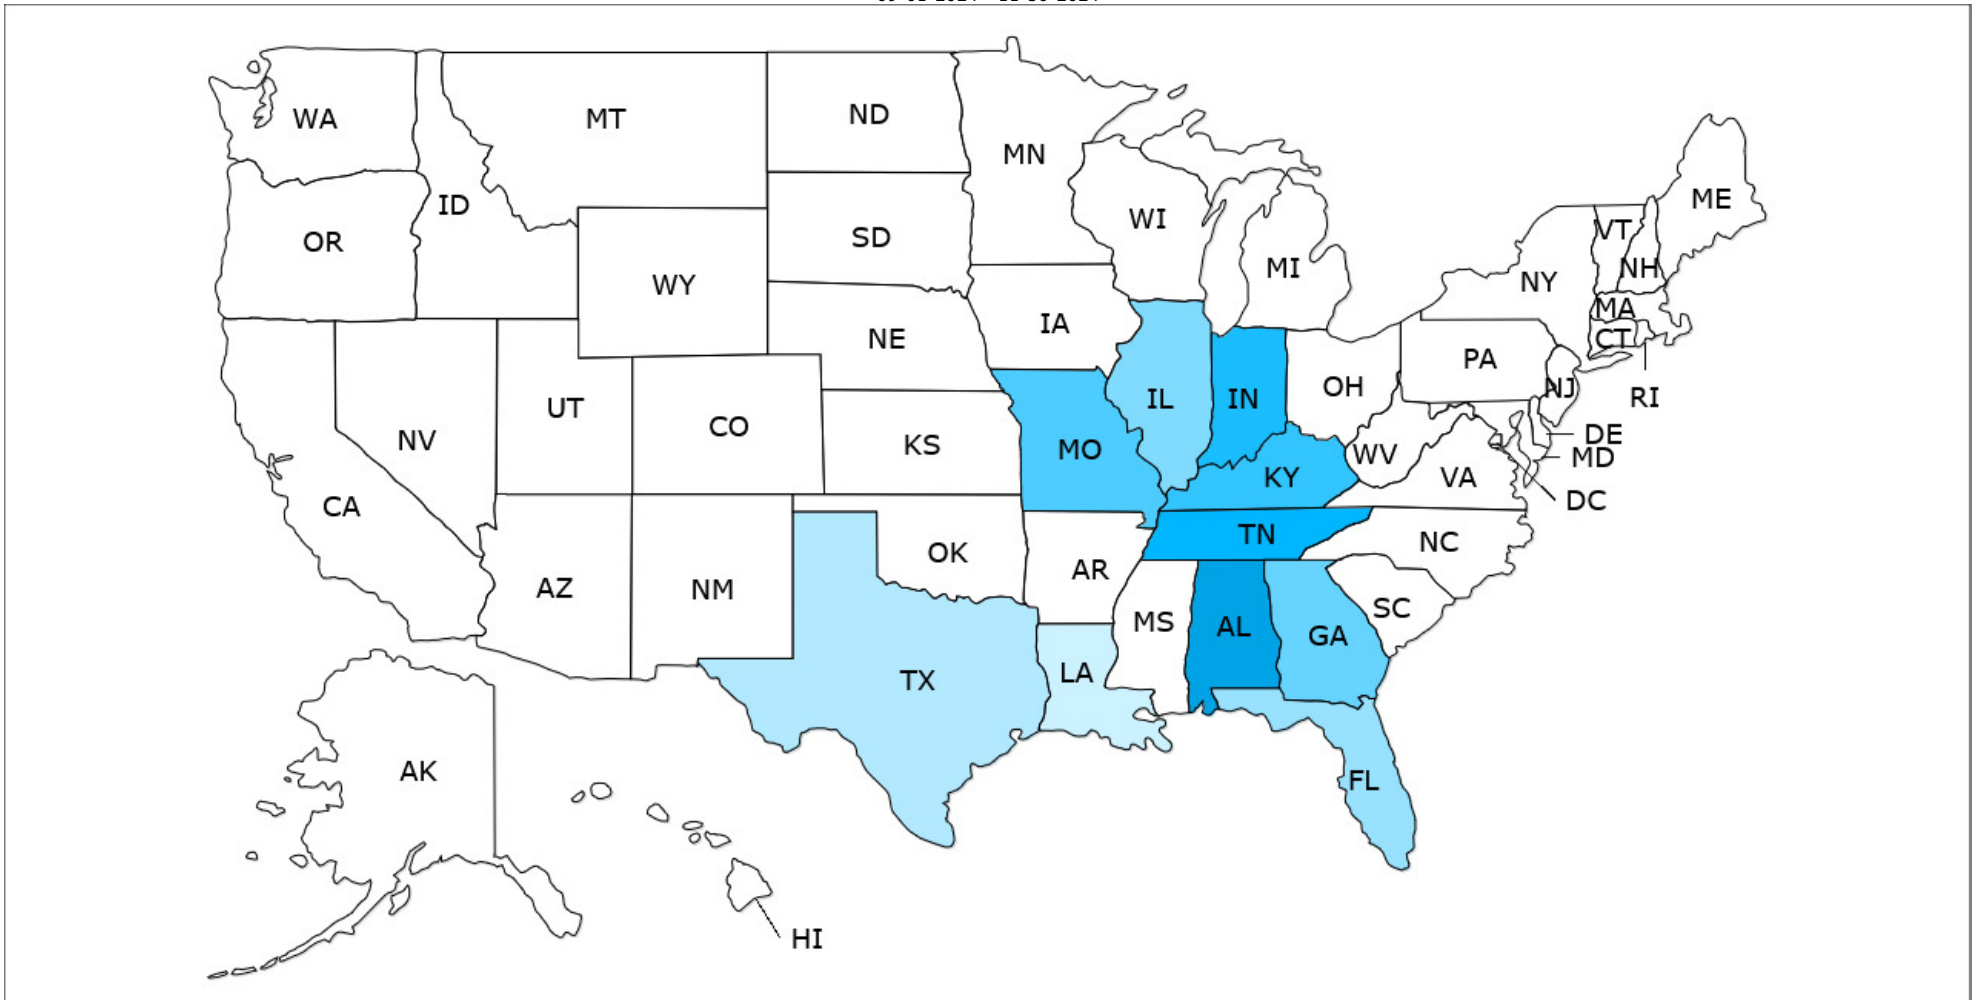

ALABAMA'S BEACHES

Top 10 Inquiry States

09-01-2024 - 11-30-2024

State	# of Inquiries	% of Inquiries
TN	459	9.98%
AL	452	9.82%
IN	363	7.89%
KY	353	7.67%
IL	300	6.52%
MO	253	5.50%
WI	229	4.98%
TX	223	4.85%
GA	208	4.52%
OH	190	4.13%
Total	3,030	

Welcome Center Guest Kiosk - Map

03-01-2024 - 05-31-2024

State	# of Inquiries	% of Inquiries
AL	837	27.30%
WI	262	8.55%
MI	213	6.95%
IN	168	5.48%
MO	160	5.22%
TN	157	5.12%
IL	137	4.47%
MN	123	4.01%
FL	97	3.16%
TX	94	3.07%
Total	2,248	

Welcome Center Guest Kiosk - Map

06-01-2024 - 08-31-2024

State	# of Inquiries	% of Inquiries
AL	558	25.17%
MO	184	8.30%
TN	169	7.62%
TX	130	5.86%
IL	123	5.55%
IN	121	5.46%
KY	109	4.92%
LA	103	4.65%
GA	94	4.24%
OH	86	3.88%
Total	1,677	

Welcome Center Guest Kiosk - Map

09-01-2024 - 11-30-2024

State	# of Inquiries	% of Inquiries
AL	1,038	37.57%
TN	219	7.93%
IN	160	5.79%
KY	139	5.03%
MO	119	4.31%
GA	102	3.69%
IL	97	3.51%
FL	95	3.44%
TX	91	3.29%
LA	82	2.97%
Total	2,142	